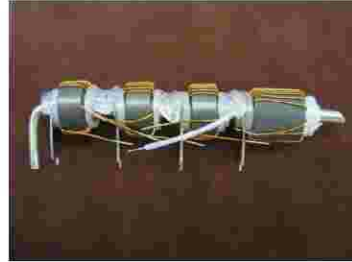

MAGNETICS

.230 DIA. TOROID

TOROID ASSEMBLY

TOROID

TRANSFORMERS

TRANSFORMERS

TRANSFORMER

CERAMIC INDUCTOR

AIR COIL

MAGNETICS

TOROID

AIR COIL

AIR COIL

AIR COIL over ROD

SPECIAL INDUCTOR

HIGH VOLTAGE TRANSFORMER

CABLE

BATTERY CABLE with 90° LUG

CIRCUIT BOARD